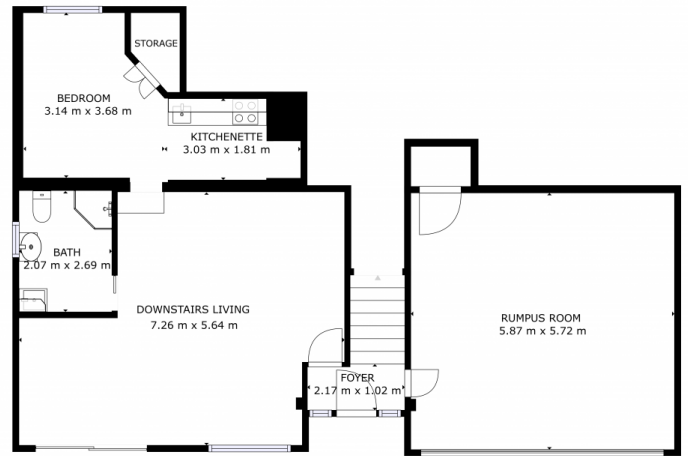

14 Taylor Court Rosetta TAS

4 2 2

Priced to Sell; Valuation and Building report available!

As they often say, home is where the heart is. The moment you set foot in this beautifully presented gem, you'll certainly fall in love in a fraction of a second.

Whether your goal is to find a home that will perfectly suit your family's lifestyle or an investment that would generate positive cash flow-or perhaps both mentioned? This is the sure way to go! This split-level family home offers an opportunity for a rental/granny flat downstairs-jam-packed with all essentials needed. Two-in-one always sounds like a great deal, doesn't it?

Upstairs, you'll find yourself in a nice, large open living space with large windows installed bringing in plenty of natural light and presenting a glimpse of how beautiful the

Price : \$ 630,000
Building Size : 135 sqm
Land Size : 653 sqm
View : <https://www.4one4.com.au/property/14-taylor-court-rosetta-tas/7248228>

Laurie Gray
0362 737 414

UPSTAIRS

DOWNSTAIRS

GROSS INTERNAL AREA
 DOWNSTAIRS: 99 m², UPSTAIRS: 127 m²
 TOTAL: 226 m²
 SIZES AND DIMENSIONS ARE APPROXIMATE, ACTUAL MAY VARY.

4ONE4.
 PROPERTY CO.