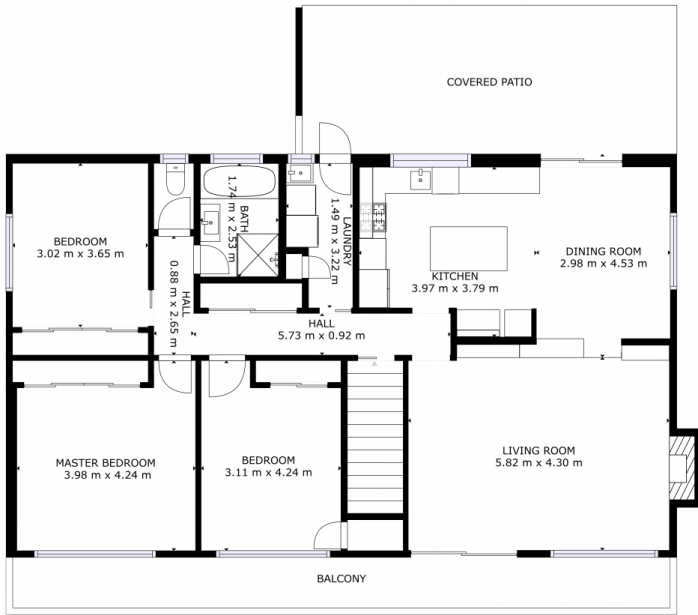

14 Taylor Court Rosetta TAS

4 2 2

Priced to Sell; Valuation and Building report available!

As they often say, home is where the heart is. The moment you set foot in this beautifully presented gem, you'll certainly fall in love in a fraction of a second.

Whether your goal is to find a home that will perfectly suit your family's lifestyle or an investment that would generate positive cash flow-or perhaps both mentioned? This is the sure way to go! This split-level family home offers an opportunity for a rental/granny flat downstairs-jam-packed with all essentials needed. Two-in-one always sounds like a great deal, doesn't it?

Upstairs, you'll find yourself in a nice, large open living space with large windows installed bringing in plenty of natural light and presenting a glimpse of how beautiful the

Price : \$ 630,000
Building Size : 135 sqm
Land Size : 653 sqm
View : <https://www.4one4.com.au/property/14-taylor-court-rosetta-tas/7248228>

Laurie Gray
0362 737 414

UPSTAIRS

DOWNSTAIRS

GROSS INTERNAL AREA
 DOWNSTAIRS: 99 m², UPSTAIRS: 127 m²
 TOTAL: 226 m²
 SIZES AND DIMENSIONS ARE APPROXIMATE, ACTUAL MAY VARY.

4ONE4.
 PROPERTY CO.