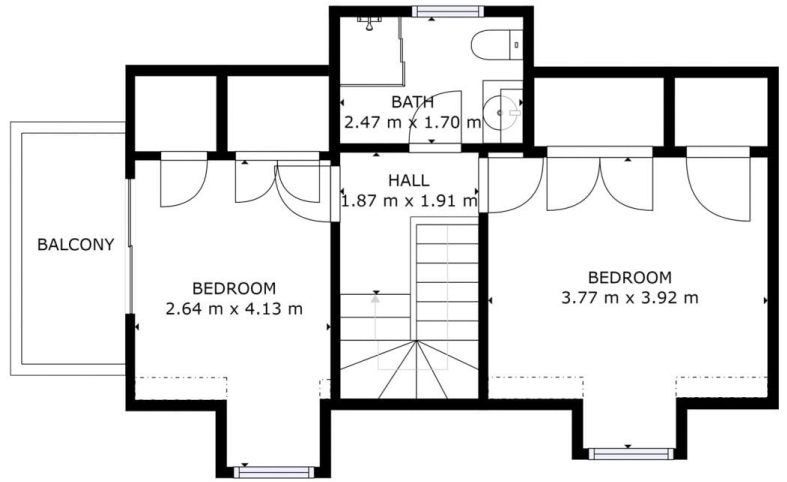

**Type** : Rural  
**Building Size** : 98 sqm  
**Land Size** : 19751 sqm  
**View** : <https://www.4one4.com.au/property/27-tongatabu-road-dromedary-tas/7529552>

**Aaron Murray**  
0418969859

[For full version visit the website](#)

FLOOR 1

FLOOR 2

GROSS INTERNAL AREA  
 FLOOR 1: 54 m<sup>2</sup>, FLOOR 2: 45 m<sup>2</sup>  
 EXCLUDED AREAS: , REDUCED HEADROOM BELOW 1.5M: 1 m<sup>2</sup>  
 TOTAL: 99 m<sup>2</sup>  
 SIZES AND DIMENSIONS ARE APPROXIMATE, ACTUAL MAY VARY.