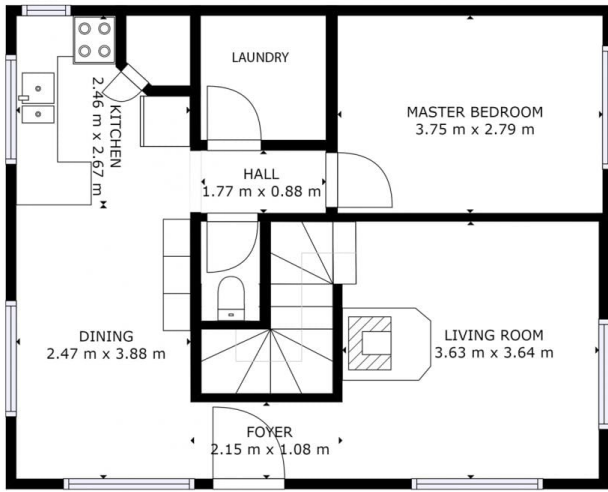

**Type** : Rural  
**Building Size** : 98 sqm  
**Land Size** : 19751 sqm  
**View** : <https://www.4one4.com.au/property/27-tongatabu-road-dromedary-tas/7529552>

**Aaron Murray**  
0418969859

[For full version visit the website](#)

FLOOR 1

FLOOR 2

GROSS INTERNAL AREA  
 FLOOR 1: 54 m<sup>2</sup>, FLOOR 2: 45 m<sup>2</sup>  
 EXCLUDED AREAS: , REDUCED HEADROOM BELOW 1.5M: 1 m<sup>2</sup>  
 TOTAL: 99 m<sup>2</sup>  
 SIZES AND DIMENSIONS ARE APPROXIMATE, ACTUAL MAY VARY.