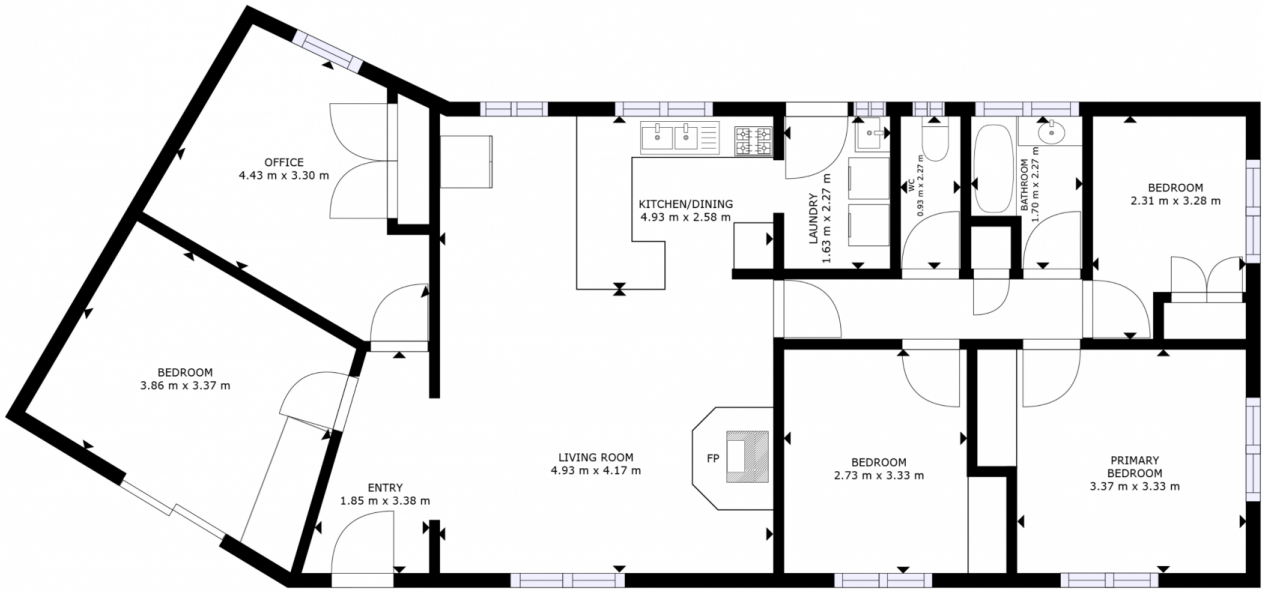

8 Thompson Crescent BRIDGEWATER TAS

5 1 4

Welcome to 8 Thompson Crescent, Bridgewater, a five-bedroom home that offers space for the entire family. Located in Bridgewater, just a short walk from the suburbs new foreshore park makes this home the ideal investment home or family home.

Patrick Berry
0362 737 414

FLOOR PLAN

GROSS INTERNAL AREA
 FLOOR PLAN: 115 m²
 SIZES AND DIMENSIONS ARE APPROXIMATE, ACTUAL MAY VARY.

4ONE4.
 PROPERTY CO.