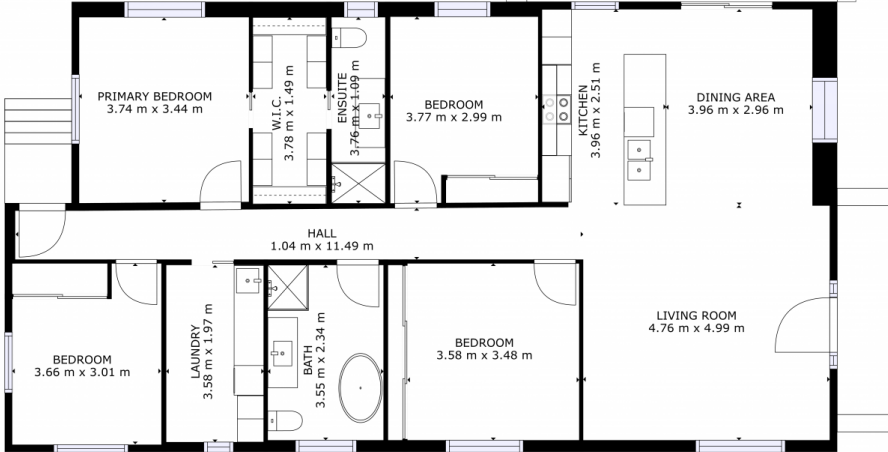

20 Sadri Court New Norfolk TAS

4 2 4

Nestled in the heart of New Norfolk, a charming residence awaits, inviting families to embrace the essence of suburban living. Welcome to 20 Sadri Court, where the promise is not just shelter, but the canvas upon which your family's dreams will come to life.

Step inside, and you'll find four bedrooms, each uniquely designed to accommodate the dreams and aspirations of their occupants. Imagine waking up every morning in your personal oasis, a place where you can be yourself. Plus, enjoy the benefits of two bathrooms that enjoy under floor

Price : \$ 767,500
Building Size : 152 sqm
Land Size : 1636 sqm
View : <https://www.4one4.com.au/property/20-sadri-court-new-norfolk-tas/7756405>

Patrick Berry
0362 737 414

GROSS INTERNAL AREA
FLOOR 1: 136 m², EXCLUDED AREAS:
DECK: 40 m² GARAGE: 70 m²
TOTAL: 136 m²
SIZES AND DIMENSIONS ARE APPROXIMATE, ACTUAL MAY VARY.