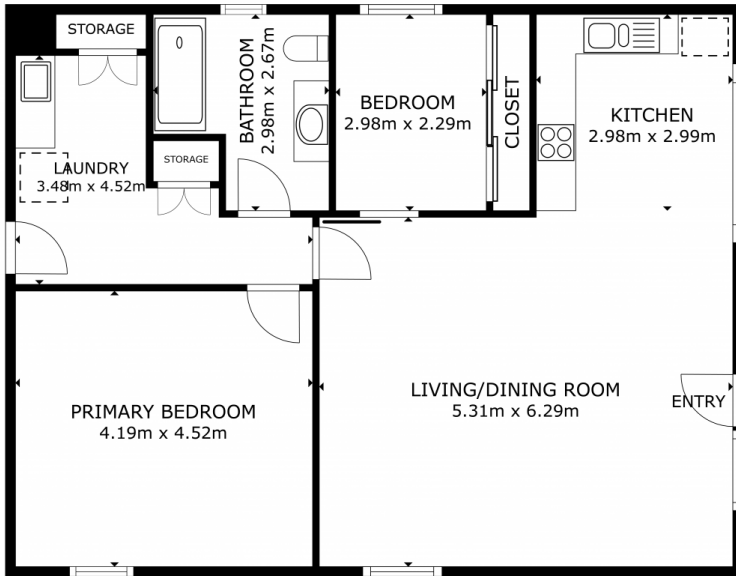

1 Mayfield Crescent Bridgewater TAS

2  1  4 

Price : \$ 415,000
Building Size : 108 sqm
Land Size : 685 sqm
View : <https://www.4one4.com.au/property/1-mayfield-crescent-bridgewater-tas/7892173>

Aaron Murray
0418969859

John McGregor
0419 892 104

GROSS INTERNAL AREA
 FLOOR PLAN 91.6 m²
 TOTAL : 91.6 m²
 SIZES AND DIMENSIONS ARE APPROXIMATE, ACTUAL MAY VARY.

4ONE4.
 PROPERTY CO.