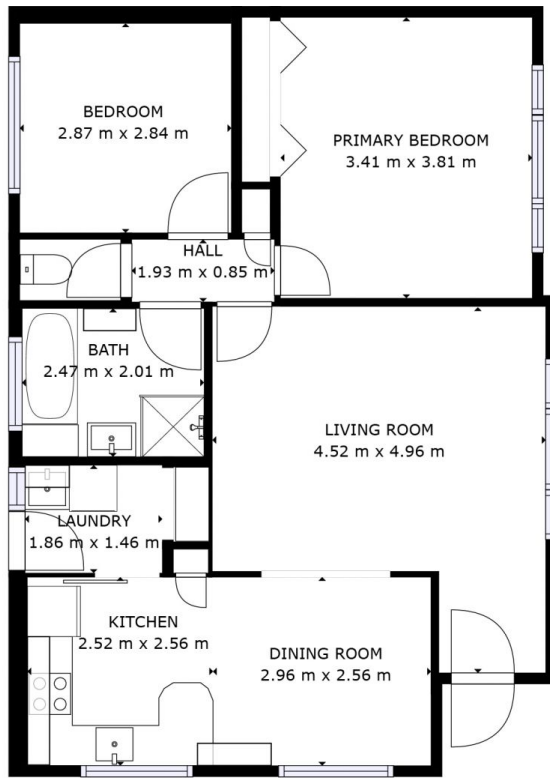

1/1 Simpson Place ROSETTA TAS

2  1  2 

Price : Offers Offer \$419,000
Building Size : 74 sqm
Land Size : 92 sqm
View : <https://www.4one4.com.au/property/11-simpson-place-rosetta-tas/7934207>

Aaron Murray
0418969859

John McGregor
0419 892 104

FLOOR 1

TOTAL: 69 m²
FLOOR 1: 69 m²

SIZES AND DIMENSIONS ARE APPROXIMATE, ACTUAL MAY VARY.

4ONE4.
PROPERTY CO.