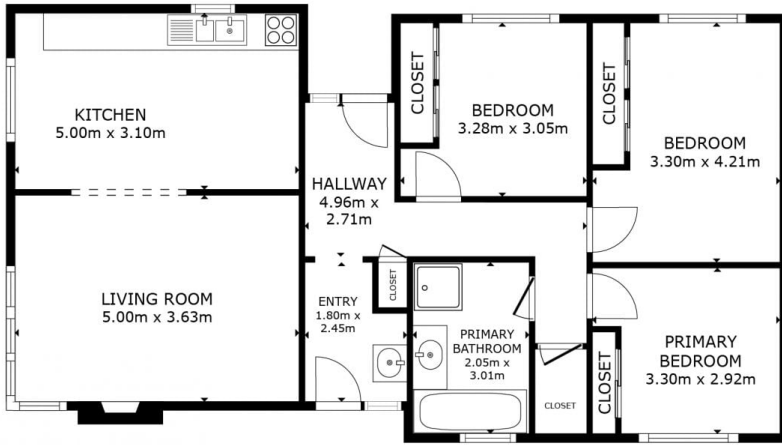

FLOOR PLAN

GROSS INTERNAL AREA
FLOOR PLAN 175.1 sq.m.
TOTAL : 175.1 sq.m.

4ONE4.
PROPERTY CO.